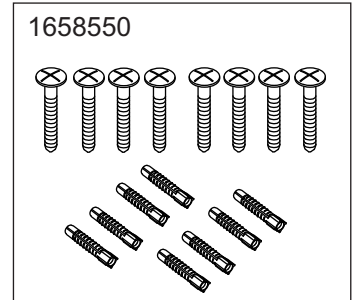

\*\*订购时必须指定饰面/颜色代码。

\*\*Finish/color code must be specified when ordering.

\*\*请注意，实际产品可能与示意图存在差异。请根据您所购买产品的实际尺寸选择相应的配件编号，并在提交售后服务申请时提供产品订单号。

\*\*Please be advised that the actual product may differ from the illustration. Select the appropriate accessory number according to the actual dimensions of the product you have purchased, and kindly provide the product order number when submitting an after-sales service request.