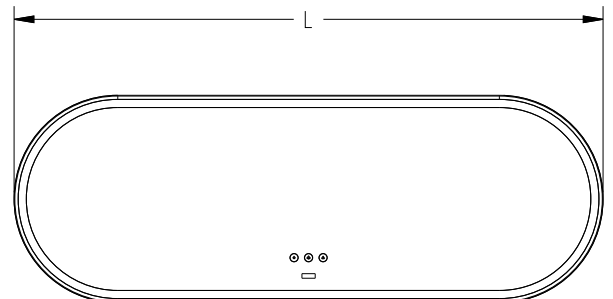

\*\*订购时必须指定饰面/颜色代码。

\*\*Finish/color code must be specified when ordering.

\*\*请注意，实际产品可能与示意图存在差异。请根据您所购买产品的实际尺寸选择相应的配件编号，并在提交售后服务申请时提供产品订单号。

\*\*Please be advised that the actual product may differ from the illustration. Select the appropriate accessory number according to the actual dimensions of the product you have purchased, and kindly provide the product order number when submitting an after-sales service request.